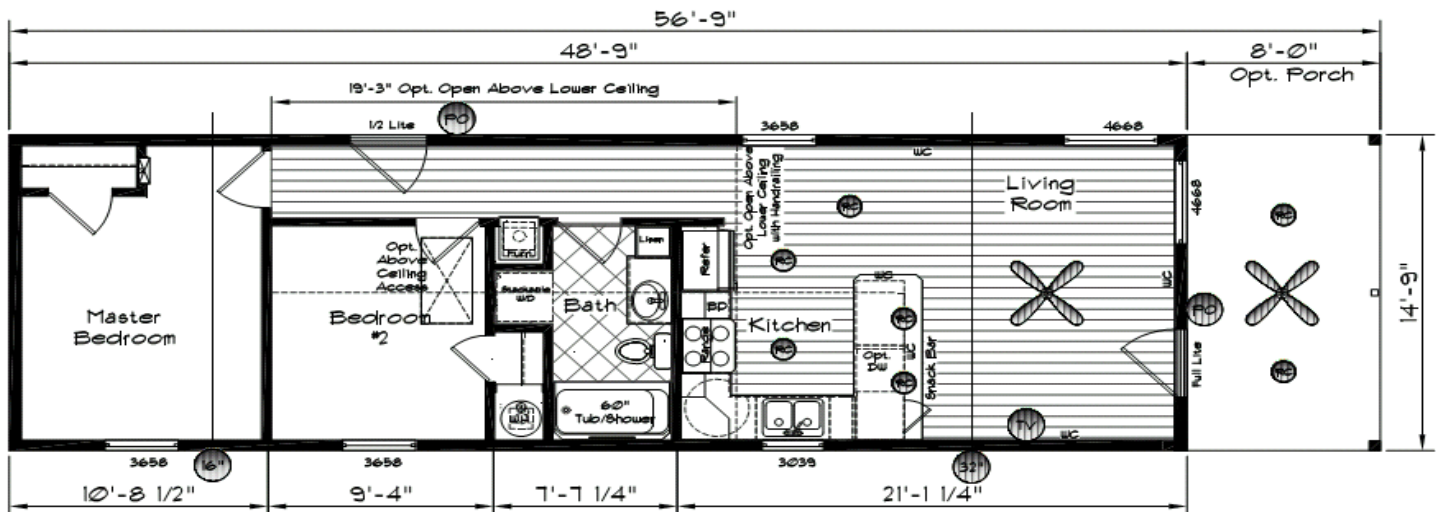

DETRAY'S CUSTOM HOUSING LLC

presents the

Vacation Cottage

INCLUDED FEATURES

- Std. Set Up & Delivery (100 miles)
- Metal Roof with 6:12 Pitch
- Montana Timber Wood Siding
- Storage Attic with Skywindow
- 8' Covered Porch
- Energy Star Insulation
- Foundation Ready
- 2x6 Exterior Walls
- 2x4 Interior Walls
- 30# Roof Load
- Wood Flooring Designated Area
- Stained Solid Core Doors
- Interior Wainscoat Stained Wood
- Natural Wood Cabinets
- Whirlpool Appliances
- 720 Sq. Ft.

Kit Homebuilder's West

ASK ABOUT OTHER CHOICES

- Increase Roof Loads (45lb, 60lb, 90lb, 120lb, 150lb)
- Siding / Choice of Material
- Roof Material / Shingle Choices Available
- Size of Home / Order from 35' to 70' in Length
- Flooring / Choice of Carpet/Lino/ Wood
- Appliance Upgrades Available